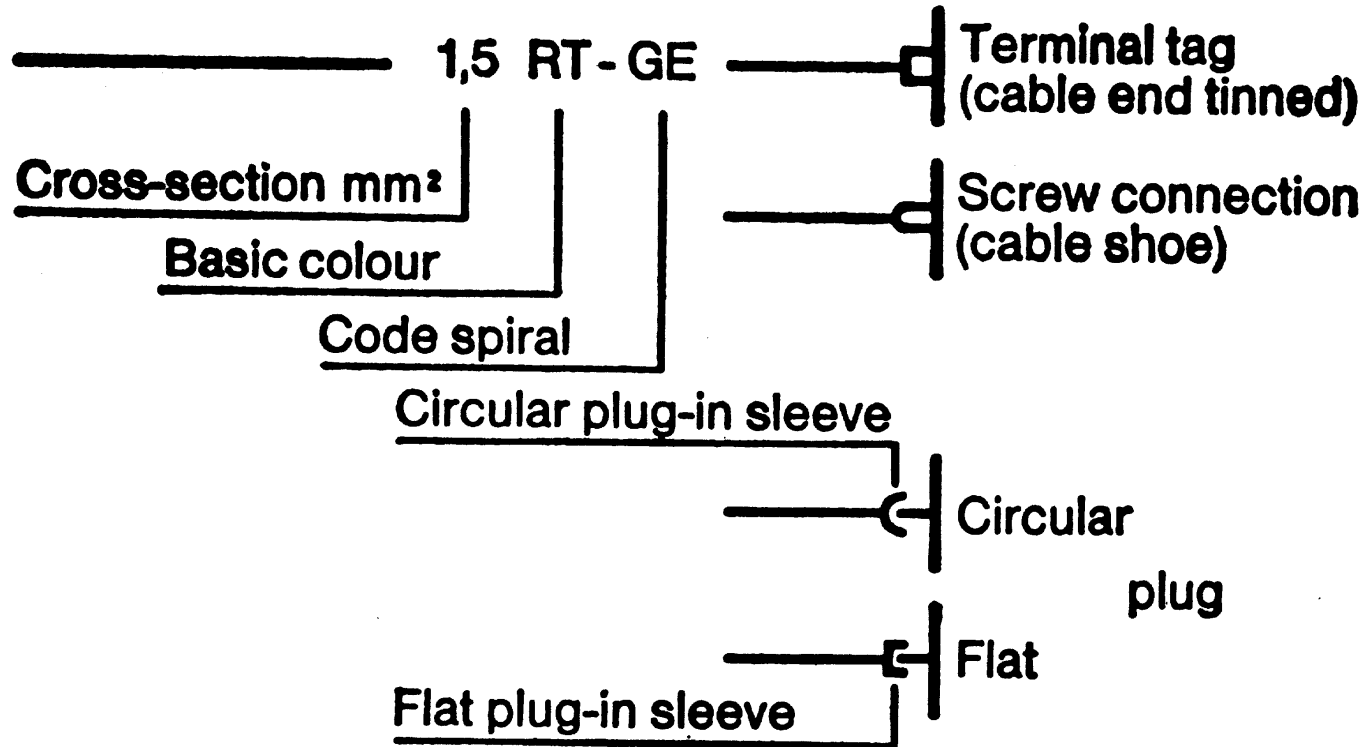

## Cable coding

BL = blue  
BR = brown  
GE = yellow  
GR = grey  
GN = green

RT = red  
SW = black  
VI = violet  
WS = white

Number following colour code = cable number

# Elektrischer Schaltplan BMW 2002 tii (Modell 71)