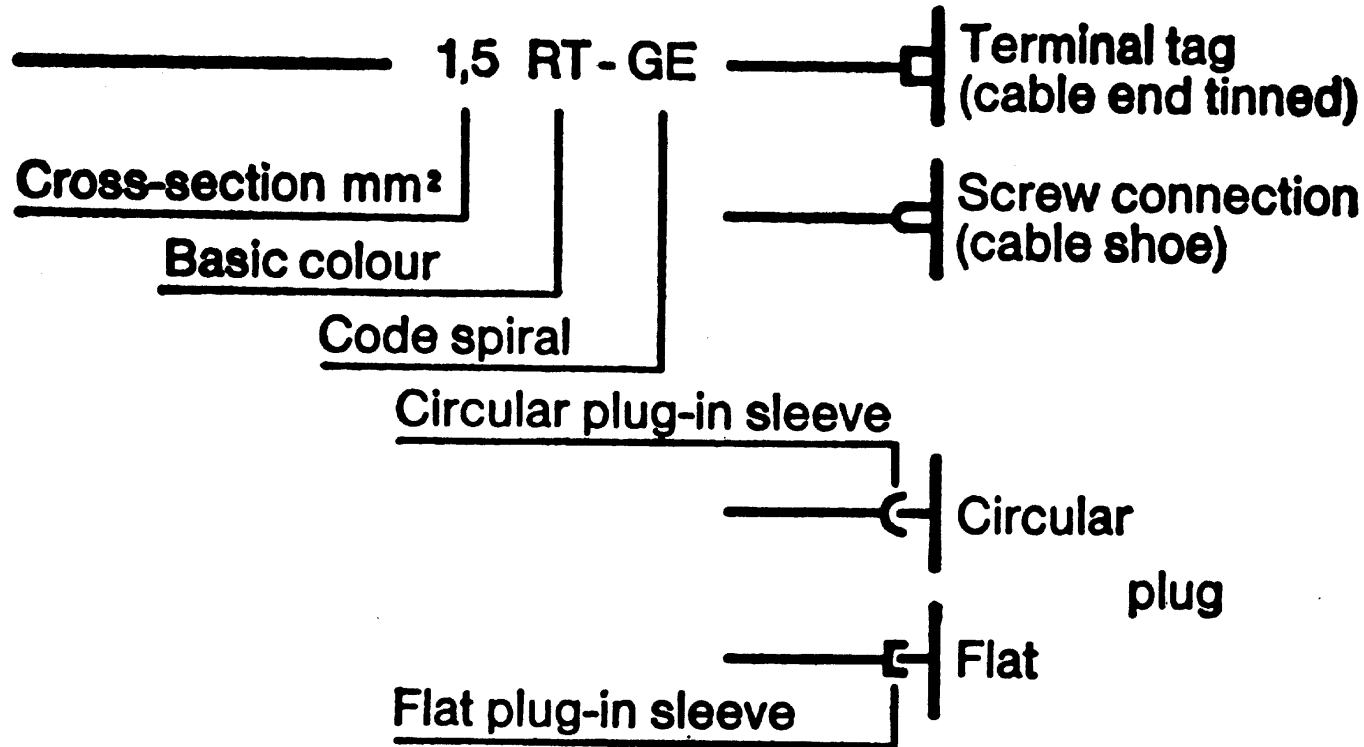

Cable coding

BL = blue
BR = brown
GE = yellow
GR = grey
GN = green

RT = red
SW = black
VI = violet
WS = white

Number following colour code = cable number